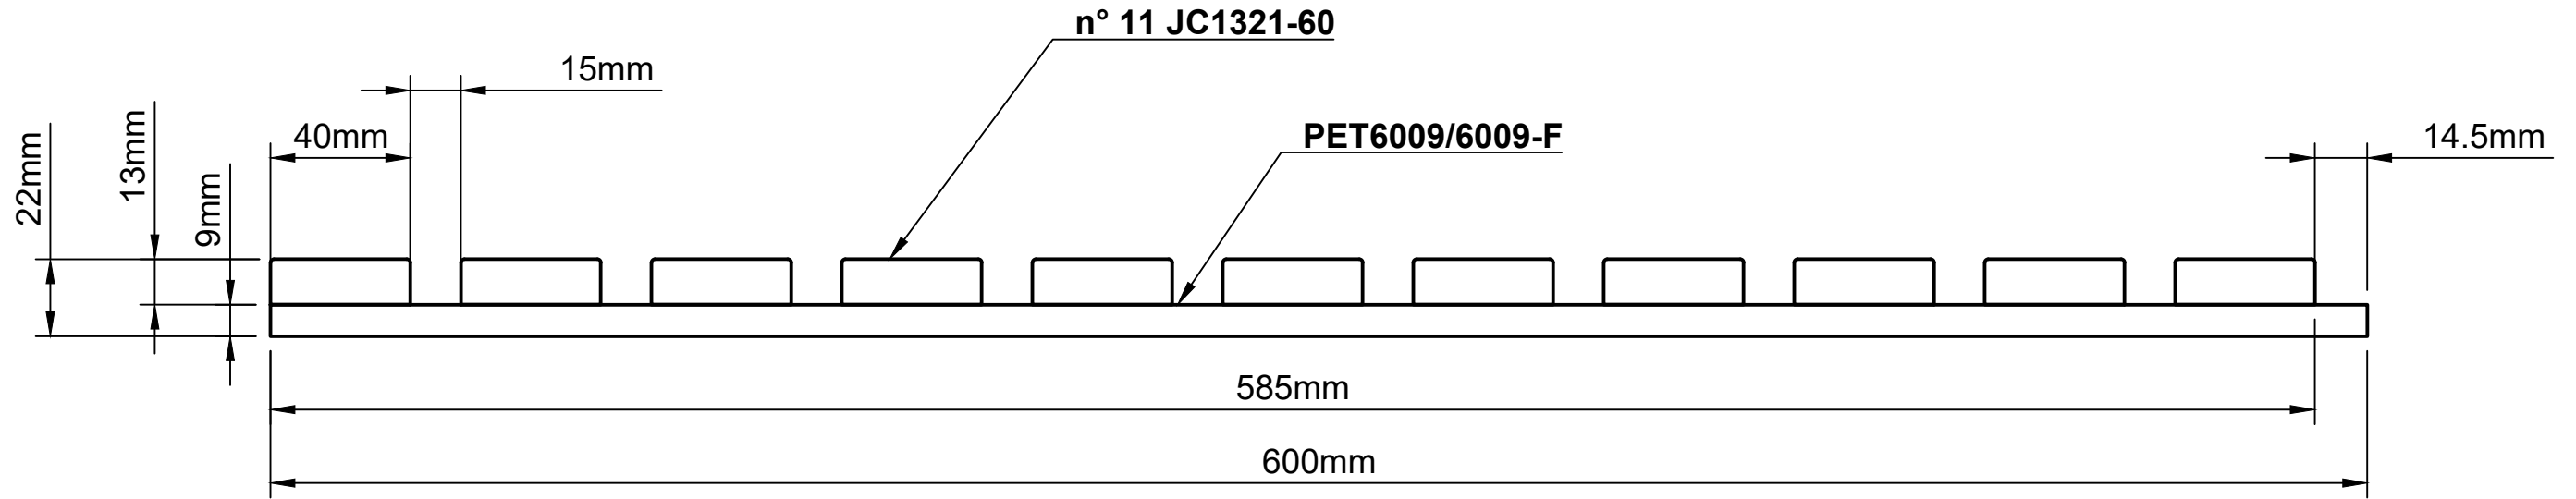

JC1321

TIPOLOGIA

cassettonato 600x600 mm
 pannello 600x3000 mm

SUPPORTI
 PET6009
 PET6009F Fireproof

COLORI

- JC1321-RC Rovere caldo
- JC1321-FR Frassino
- JC1321-N Noce
- JC1321-AC Acero
- JC1321-RS Rovere sbiancato

Dept. ARD IT	Technical reference M.Gramegna	Created by A.Russo	22/03/2023	Approved by A.Russo	22/03/2023
 Alfredo Russo Design		Document type DWG - PDF	Document status approved		
		Title JC1321-6009-6009F 600x600 mm 600x3000 mm	DWG No. JC1321_01		
		Rev.	Date of issue	Sheet 1/1	