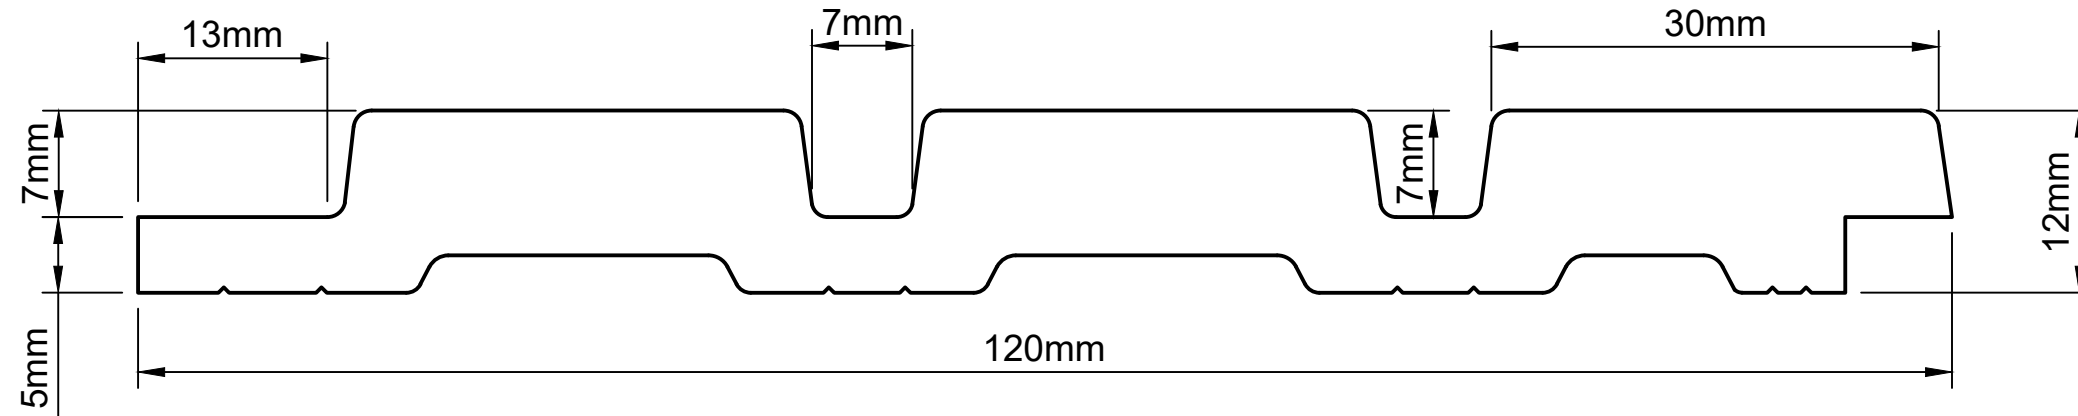

JC1189

TIPOLOGIA
asta 2800x120x12 mm

Serie Black and Wood

COLORI

- JC1189-RC Rovere caldo
- JC1189-FR Frassino
- JC1189-N Noce
- JC1189-AC Acero
- JC1189-BO Black Oak

0412

Dept. ARD IT	Technical reference M.Gramegna	Created by A.Russo	13/04/2023	Approved by A.Russo	13/04/2023
 Alfredo Russo Design		Document type DWG - PDF	Document status approved		
		Title JC1189 length 2800 mm	DWG No. JC1189_01		
		Rev.	Date of issue	Sheet 1/1	