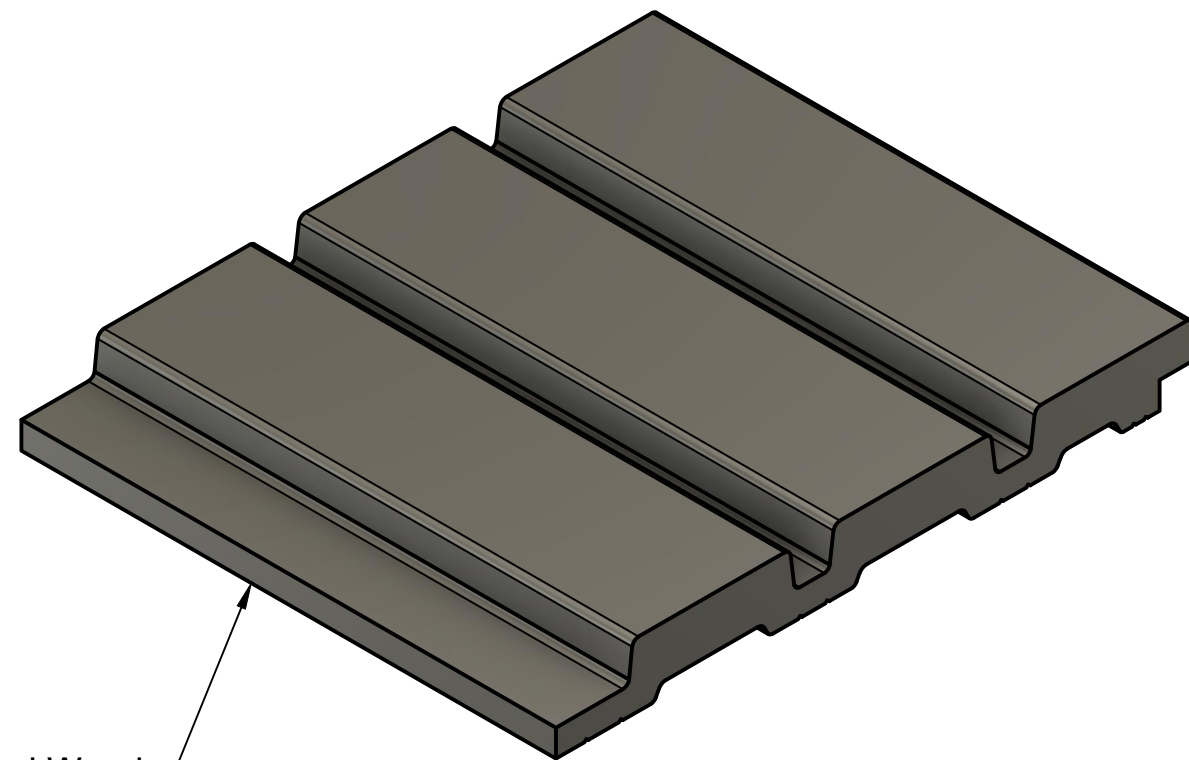

JC1189

TIPOLOGIA
asta 2800x120x12 mm

Serie Black and Wood

COLORI

- JC1189-RC Rovere caldo
- JC1189-FR Frassino
- JC1189-N Noce
- JC1189-AC Acero
- JC1189-BO Black Oak

0412

Dept. ARD IT	Technical reference M.Gramegna	Created by A.Russo	13/04/2023	Approved by A.Russo	13/04/2023
 Alfredo Russo Design		Document type DWG - PDF	Document status approved		
		Title JC1189 length 2800 mm	DWG No. JC1189_01		
		Rev.	Date of issue	Sheet 1/1	