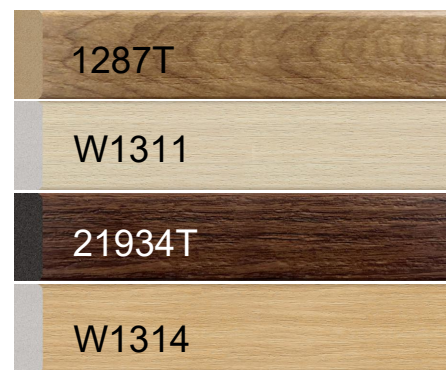

JC1021

TIPOLOGIA
carrordo 2800x42x12 mm

Serie Black and Wood

COLORI

JC1021-RC Rovere caldo
 JC1021-FR Frassino
 JC1021-N Noce
 JC1021-AC Acero
 JC1021-BO Black Oak

0412

Dept. ARD IT	Technical reference M.Gramegna	Created by A.Russo	13/04/2023	Approved by A.Russo	13/04/2023
 Alfredo Russo Design		Document type DWG - PDF	Document status apoved		
		Title JC1021 length 2800 mm	DWG No. JC1021_01		
		Rev.	Date of issue	Sheet 1/1	