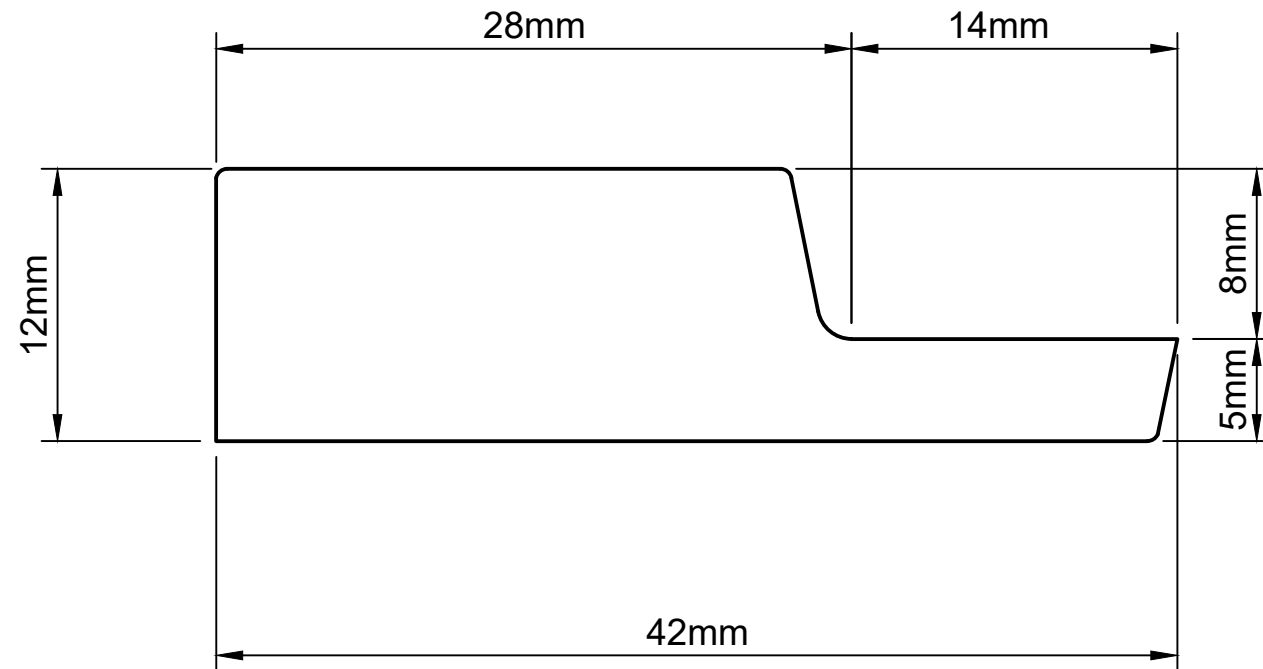

JC1021

TIPOLOGIA
carrordo 2800x42x12 mm

Serie Black and Wood

COLORI

JC1021-RC Rovere caldo
 JC1021-FR Frassino
 JC1021-N Noce
 JC1021-AC Acero
 JC1021-BO Black Oak

0412

Dept. ARD IT	Technical reference M.Gramegna	Created by A.Russo	13/04/2023	Approved by A.Russo	13/04/2023
 Alfredo Russo Design		Document type DWG - PDF	Document status apoved		
		Title JC1021 length 2800 mm	DWG No. JC1021_01		
		Rev.	Date of issue	Sheet 1/1	