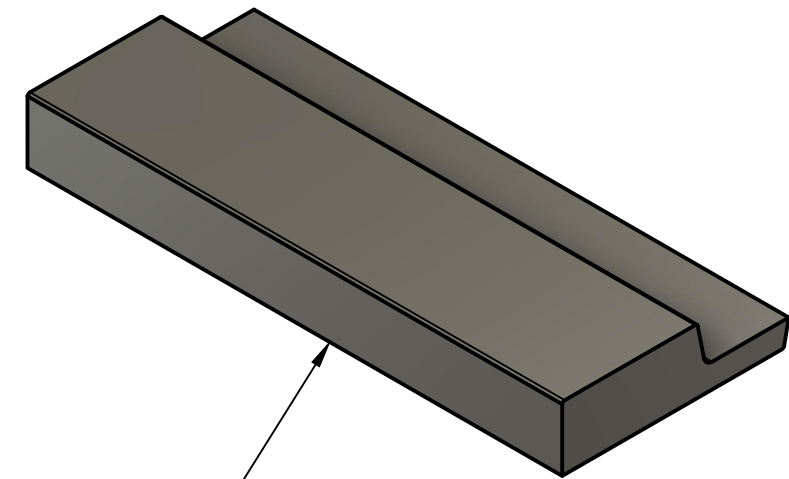

JC1021

TIPOLOGIA
carrordo 2800x42x12 mm

Serie Black and Wood

COLORI

JC1021-RC Rovere caldo
 JC1021-FR Frassino
 JC1021-N Noce
 JC1021-AC Acero
 JC1021-BO Black Oak

0412

Dept. ARD IT	Technical reference M.Gramegna	Created by A.Russo	13/04/2023	Approved by A.Russo	13/04/2023
 Alfredo Russo Design		Document type DWG - PDF	Document status apoved		
		Title JC1021 length 2800 mm	DWG No. JC1021_01		
		Rev.	Date of issue	Sheet 1/1	