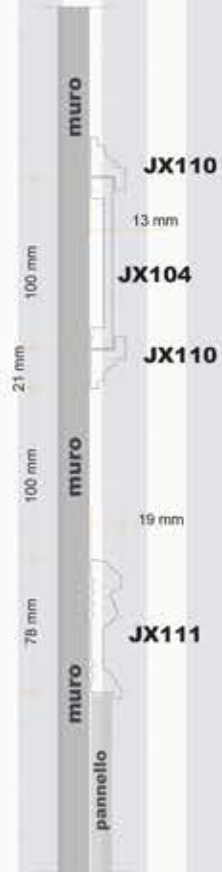

Le Boiserie

serie **TEOREMA**

Consulta il nostro
metodo di montaggio

Consult our assembly tool

ard-italia.com/img/move

* **PA111-1525**
25x150 cm - sp. 19 mm

KT110-4517
45x170 cm - sp. 18 mm

* **PA111-25**
25x55 cm - sp. 19 mm

KT110-45
45x75 cm - sp. 18 mm

* **PA111-1540**
40x150 cm - sp. 19 mm

KT110-6017
60x170 cm - sp. 18 mm

* **PA111-40**
40x55 cm - sp. 19 mm

KT110-60
60x75 cm - sp. 18 mm

* **PA111-150**
55x150 cm - sp. 19 mm

KT110-170
75x170 cm - sp. 18 mm

* **PA111-55**
55x55 cm - sp. 19 mm

KT110-75
75x75 cm - sp. 18 mm

ARD
Alfredo Russo Design

* **PA111-1580**
80x150 cm - sp. 19 mm

KT110-1017
100x170 cm - sp. 18 mm

* **PA111-80**
80x55 cm - sp. 19 mm