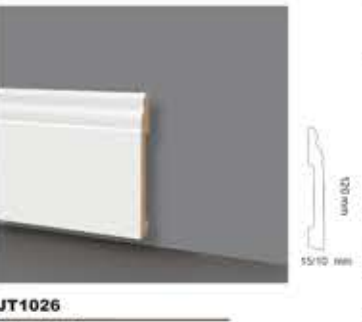

**JC999** ROVERE SBIANCATO  
2000x100x25 mm

\* non presenta la texture legno

**JT1123**  
2400x80x14 mm

**JT1118**  
2400x80x15 mm

**JT1054**  
2000x100x14 mm

**JX266 NEW**  
2000x100x10 mm

**JX218** BIANCO VENATO  
2800x39x17 mm

**JX254** NOCE  
2000x19x19 mm

**JX254** ARGENTO SATINATO  
2000x19x19 mm

**JC751** MATT SILVER  
2000x68x10 mm

\* non presenta la texture legno

**JC999** NOCE  
2000x100x25 mm

**JC818** \* NERO  
2000x75x14 mm