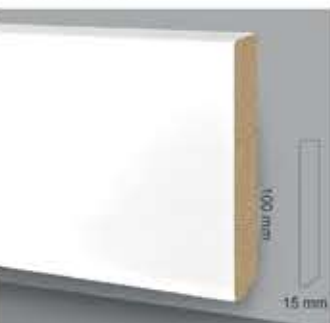

**JT1198**  
2000x170x14 mm

**JX218** \*BIANCO  
2800x39x17 mm  
2000x39x17 mm

**JC751** \*BIANCO  
2000x68x10 mm

**JC751** BIANCO VENATO  
2000x68x10 mm

**JC999** ROVERE CALDO  
2000x100x25 mm

**JC818** \*BIANCO  
2000x75x14 mm

**JC999** ROVERE SBIANCATO  
2000x100x25 mm

\* non presenta la texture legno

**JT1123**  
2400x80x14 mm

**JT1118**  
2400x80x15 mm

**JT1054**  
2000x100x14 mm

**JX266 NEW**  
2000x100x10 mm

**JX218** BIANCO VENATO  
2800x39x17 mm

**JC751** NOCE  
2000x68x10 mm

**JC751** ROVERE CALDO  
2000x68x10 mm

**HD SKIRTING**  
COLOR SELECTION

**JC999** MOGANO  
2000x100x25 mm

**JC818** \* SILVER  
2000x75x14 mm

**JT1055**  
2400x100x14 mm

**JT1119**  
2400x100x15 mm

**JX254** NOCE  
2000x19x19 mm

**JX254** ARGENTO SATINATO  
2000x19x19 mm

**JC751** MATT SILVER  
2000x68x10 mm

\* non presenta la texture legno

**JC999** NOCE  
2000x100x25 mm

**JC818** \* NERO  
2000x75x14 mm