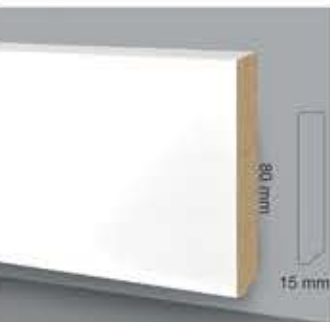

**JT1198**  
2000x170x14 mm

**JX218** \*BIANCO  
2800x39x17 mm  
2000x39x17 mm

**JC751** \*BIANCO  
2000x68x10 mm

**JC751** BIANCO VENATO  
2000x68x10 mm

**JC999** ROVERE CALDO  
2000x100x25 mm

**JC818** \*BIANCO  
2000x75x14 mm

**JC818** NOCE  
2000x75x14 mm

**JC818** ROVERE SBIANCATO  
2000x75x14 mm

**JT1199**  
2000x200x14 mm

**JX218** ROVERE CALDO  
2800x39x17 mm

**JC751** ROVERE SBIANCATO  
2000x68x10 mm

**JC751** MOGANO  
2000x68x10 mm

**JC999** ROVERE SBIANCATO  
2000x100x25 mm

\* non presenta la texture legno

**JT1123**  
2400x80x14 mm

**JT1118**  
2400x80x15 mm

**JT1054**  
2000x100x14 mm

**JX266 NEW**  
2000x100x10 mm

**JX218** BIANCO VENATO  
2800x39x17 mm