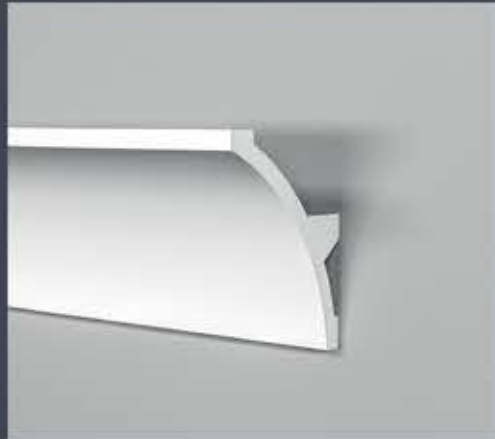

ARD

Alfredo Russo Design

www.ard-italia.com

serie **F** led[®]
HD SKIRTING
BATTISCOPA IN POLIMERI
led

Guarda il nostro articolo
montato nella 3D room.
See our article assembled
in the 3D room.

youtu.be/uVxSavtiStQ

ARD

Alfredo Russo Design

www.ard-italia.com

JX90

2000x70x40 mm

JX241

2000x60x37 mm

JX137 plus

2000x100x50 mm

JX181

2000x100x18 mm

JX87

2000x90x90 mm

JX86

2000x62x25 mm

JX138 plus